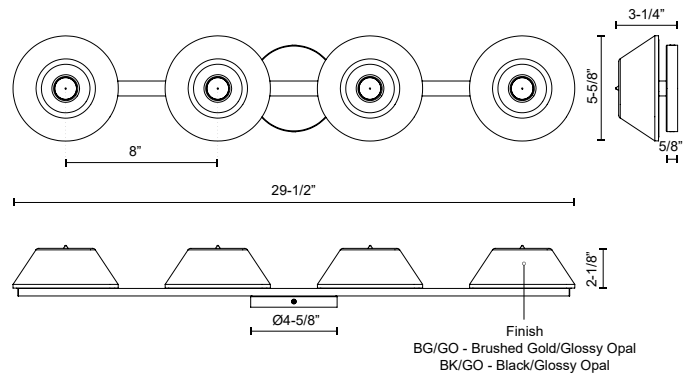

HOLT VL45730

WALL

PROJECT

SPECIFICATION DETAILS

Fixture Dimensions	W29-1/2" x H5-5/8" x E3-1/4"
Light Source	AC LED Module
Wattage	34W
Total Lumens	2720lm
Delivered Lumens	900lm*
Voltage	120V
Color Temperature	3000K
CRI (Ra)	90CRI
Optional Color Temps	2700K - 5000K Available, Minimum Order Quantities Apply
LED Rated Life	50,000 hours
Dimming	100% - 10%, ELV Dimmer (Not Included)
Glass Details	Glossy Opal Glass
ADA Compliant	Yes
Location	Damp
Illumination Direction	Front
Mounting Style	All Orientation
CEC Title 24 JA8	Yes, JA8-2022
Canopy Dimensions	D4-5/8" x E5/8"
Paint Finish	BG01; BK01;

* For custom options, consult factory for details.

* For warranty information, please visit www.kuzcolighting.com/warranty

DESCRIPTION

The dramatic spiked pyramid detail of the Holt Collection gives it an edgy sophistication that isn't found in other vanity-style lighting options. Each circular opal glass diffuser is topped with brushed gold or black pyramids that draw your eyes to the center of the fixture. Whether you're looking for a unique style or an alternative edge, the Holt family is the direction to go.

KUZCO

CANADA: 19054 28TH AVENUE - SURREY, BC V3Z 6M3

USA: 3035 E. LONE MOUNTAIN ROAD - LAS VEGAS, NV 89081

WWW.KUZCOLIGHTING.COM

© 2023 KUZCO LIGHTING. ALL RIGHTS RESERVED.

COMMENT